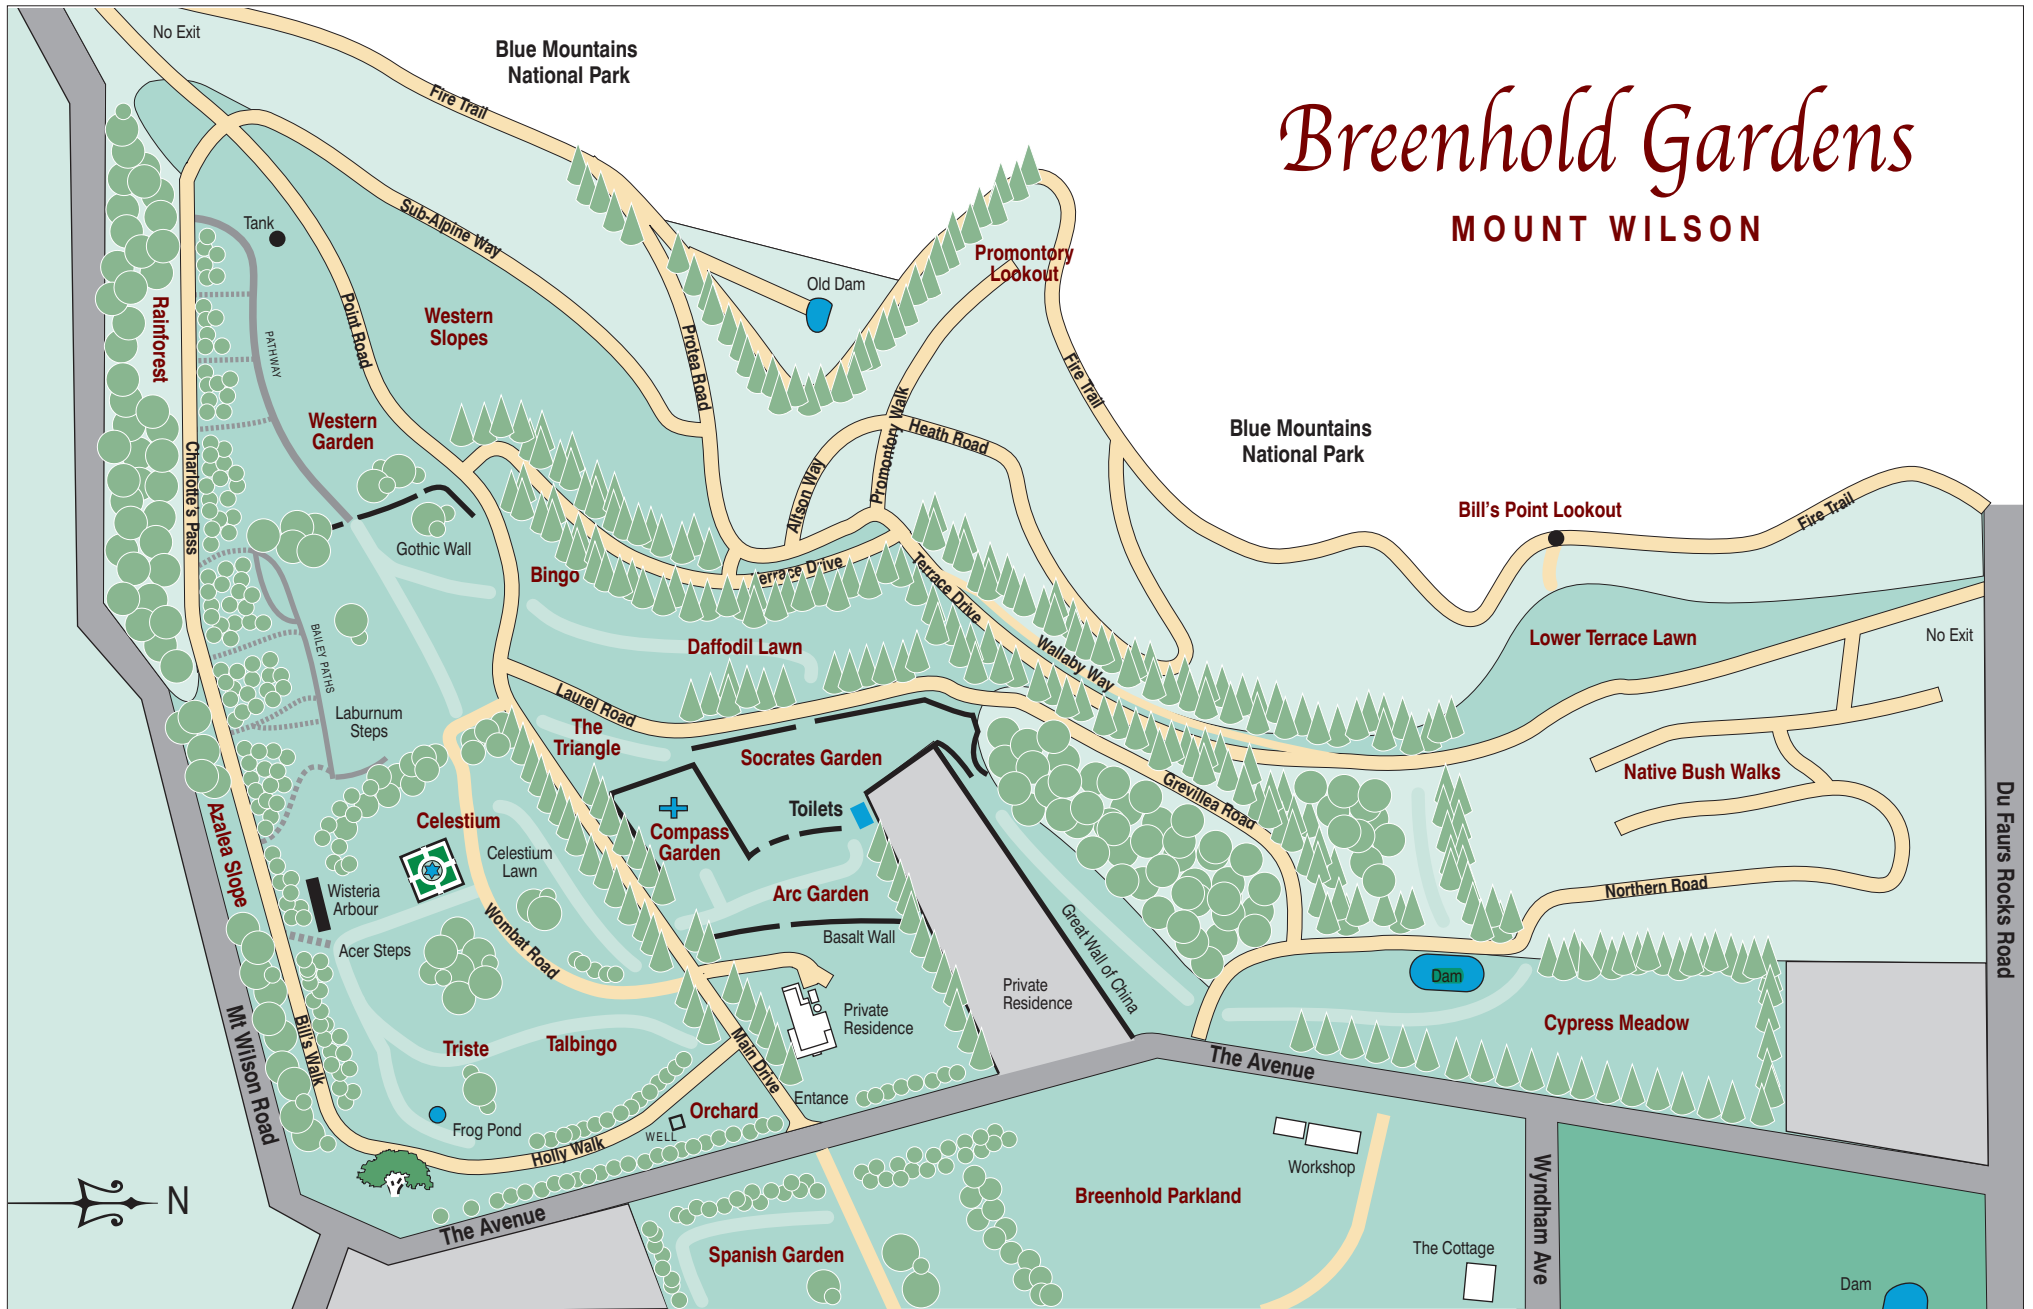

Breenhold Gardens

MOUNT WILSON

Legend: Landscaped Gardens Native Bushland **Website:** www.breenhold.com.au

Scale: metres 050100150200